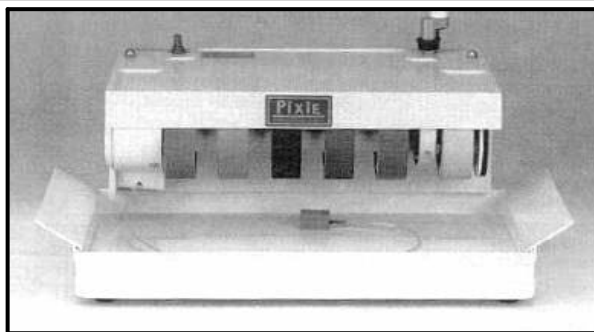

ARBOR PACKAGES

**"YOUR LAPIDARY
GENERAL STORE"**

Order Toll Free: (888) 612-3444

Web Site: www.lapidarysupplies.com

The **CABKING 8** by Reentel International All Diamond Grinding/Sanding/Polishing Arbor

- 1 - 3/4 Hp., 1,800 RPM, 115 VAC, Motorized Direct Drive Arbor with clean water pump system
- 1 - 8" X 1 1/2" 80 and 220 Mesh metal bonded Diamond Wheels
- 2 - 8" X 2" - 280, 600, 1,200 and 3,000 Mesh resin bonded Diamond Wheels
- 1 - Polish accessory kit including canvas disc, diamond paste, goggles and apron
- 1 - 8" 360 Mesh electroplated diamond flat lap
- 1 - 18" Flex Stem Lamp

Some of the features of the CABKING 8:

- Removable heavy duty plastic pans and stainless steel hoods
- Water drainage system to eliminate constant emptying of pans
- Adjustable fresh water drip system
- Extremely **WIDE** wheel spacing
- Footprint, 42" L X 15.5" W, 3 boxes, 72 Lb., 58 Lb., 17 Lb.
- **SOME ASSEMBLY REQUIRED!!!**

MLS Part #: 220100*

Price: \$2,399.00**

The **PIXIE** from Diamond Pacific All diamond Grinding / Sanding Arbor

- 1 - 1/8 Hp., 115 VAC, Motorized Arbor complete with Spray-Mist coolant pump ,splash shields and tray
- 1 - 4" X 1 1/2" 80 and 220 Mesh GALAXY metal bonded Diamond Wheels
- 1 - 4" X 1 1/2" 280, 600, 1,200 and 3,000 Mesh NOVA resin bonded Diamond Wheels
- 1 - 4" Untreated Canvas Polishing Disc
- 1 - 14,000 Mesh tube of Diamond Polish Compound
- 1 - 15" Flex Stem Lamp
- 1 - Geysier under wheel water pump
- 1 - Safety Glasses, Water Aid, Handy Cab Rest, Instruction Manual