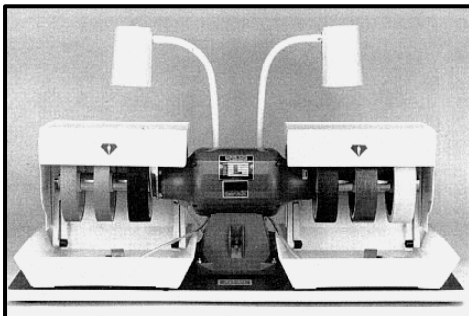

* - Item not normally stocked, special order item.
** - Special shipping charge for item.