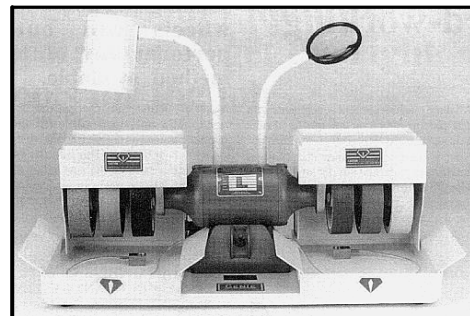

MLS Part #: 200600*

Price: \$1,620.00**

The **GENIE** from Diamond Pacific All diamond Grinding / Sanding Arbor

- 1 - 1/4 Hp., 1800 RPM, 115 VAC, Motorized Arbor complete with Spray-Mist coolant pump ,splash shields and trays
 - 1 - 6" X 1 1/2" 80 and 220 Mesh GALAXY metal bonded Diamond Wheels
 - 1 - 6" X 1 1/2" 280, 600, 1,200 and 3,000 Mesh NOVA resin bonded Diamond Wheels
 - 1 - 5 1/2" Untreated Canvas Polishing Disc
 - 1 - 14,000 Mesh tube of Diamond Polish Compound
 - 1 - 18" Flex Stem Lamp
 - 2 - Geysier under wheel water pumps
 - 1 - Safety Glasses, Water Aid, Handy Cab Rest, Instruction Manual
- (Note: The magnifier shown no longer comes with the machine shown, this is a option)

MLS Part #: 200610*

Price: \$2,345.00**

The **TITAN** from Diamond Pacific All diamond Grinding / Sanding Arbor

- 1 - 3/4 Hp., 1,800 RPM, 115 VAC, Motorized Arbor complete with Spray-Mist coolant pump ,splash shields and tray
 - 1 - 7 5/8" X 1 1/2" 80 and 220 Mesh GALAXY metal bonded Diamond Wheels
 - 1 - 7 5/8" X 2" 280, 600, 1,200 and 3,000 Mesh NOVA resin bonded Diamond Wheels
 - 1 - 5 1/2" Untreated Canvas Polishing Disc
 - 1 - 14,000 Mesh tube of Diamond Polish Compound
 - 1 - 24" Flex Stem Lamp
 - 1 - Geysier under wheel water pump
 - 1 - Safety Glasses, Water Aid, Handy Cab Rest, Instruction Manual
- (Note: Only one lamp comes with the unit, the second lamp in shown in the picture is an option.)