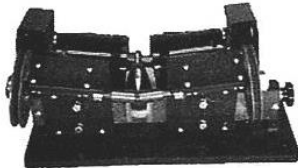

Little Sphere Machine

MINI SPHERE GRINDER by Covington

Grind spheres 1/4" to 1" diameter. Dual 1/18 Hp. Motors, 115 VAC, automatic grit application, spring loaded cutting heads and cutting angle adjustment. The downward slanted cutter cups and shafts run the sphere in a bath of grit. This eliminates the need to constantly dab grit with a brush. The angle of the cutting cups can be increased as the rough corners of the sphere grind off. Both heads are spring loaded, so continuous adjustment is unnecessary. Unit comes complete with 1 grit pan, instructions, guarantee and one pair of 1/4", 3/8", 5/8" and 7/8" cups.

MLS Part#: 263000

Price: $604.95**