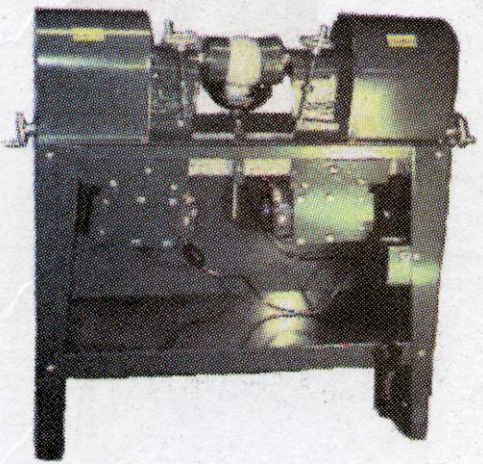

## MINI SPHERE GRINDER by Covington

Grind spheres 1/4" to 1" diameter. Dual 1/18 Hp. Motors, 115 VAC, automatic grit application, spring loaded cutting heads and cutting angle adjustment. The downward slanted cutter cups and shafts run the sphere in a bath of grit. This eliminates the need to constantly dab grit with a brush. The angle of the cutting cups can be increased as the rough corners of the sphere grind off. Both heads are spring loaded, so continuous adjustment is unnecessary. Unit comes complete with 1 grit pan, instructions, guarantee and one pair of 1/4", 3/8", 5/8" and 7/8" cups.

**MLS Part#: 263000**

**Price: \$604.95\*\***

**LARGE SPHERE MACHINE**

## LARGE SPHERE GRINDER by Covington

- Dual 1/3 Hp., 115 VAC motors.
- Automatic grit application with slurry bowl.
- Spring loaded cutting heads.
- Cutting angle adjustment.
- Shielded arbor shafts and bearings.
- Large metal cabinet with shelf.
- Makes beautiful spheres 1 1/4" to 9" diameter.
- Used silicon carbide cutting grit.