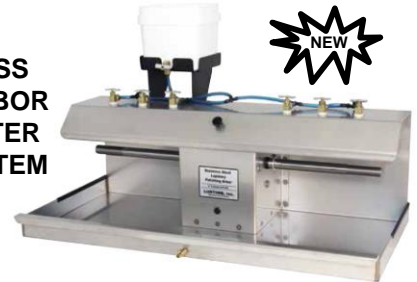

**STAINLESS
STEEL ARBOR
WITH WATER
FEED SYSTEM**

EQUIPMENT DESCRIPTION	NUMBER OF WHEELS	DIAMETER OF WHEELS	MLS PART NUMBER (NO MOTOR)	PRICE	MLS PART NUMBER (WITH MOTOR)	PRICE
BA-62 CLASSIC (Mild Steel)	2	6"	200400	$325.00	200450	$526.80
BA-62 STAINLESS STEEL	2	6"	200405	$450.00	200455	$645.50
BA-62 STAINLESS STEEL WITH WATER FEED SYSTEM	2	6"	200410	$560.00	200460	$750.00
BA-64 STAINLESS STEEL	4	6"	200415	$495.00	200465	$688.30
BA-64 STAINLESS STEEL WITH WATER FEED SYSTEM	4	6"	200700	$595.00	200750	$783.30
BA-66 STAINLESS STEEL	6	6"	200425	$515.00	200475	$707.30
BA-66 STAINLESS STEEL WITH WATER FEED SYSTEM	6	6"	200705	$655.00	200755	$840.30
BA-82 STAINLESS STEEL	2	8"	200435	$460.00	200485	$655.00
BA-82 STAINLESS STEEL WITH WATER FEED SYSTEM	2	8"	200710	$560.00	200760	$750.00
BA-84 STAINLESS STEEL	4	8"	200445	$495.00	200495	$688.30
BA-84 STAINLESS STEEL WITH WATER FEED SYSTEM	4	8"	200715	$595.00	200765	$783.30