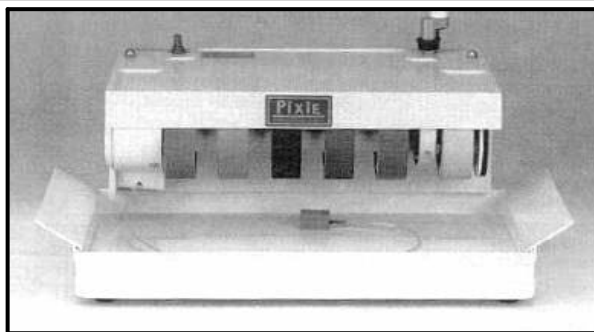

The **PIXIE** from Diamond Pacific All diamond Grinding / Sanding Arbor

- 1 - 1/8 Hp., 115 VAC, Motorized Arbor complete with Spray-Mist coolant pump ,splash shields and tray
- 1 - 4" X 1 1/2" 80 and 220 Mesh GALAXY metal bonded Diamond Wheels
- 1 - 4" X 1 1/2" 280, 600, 1,200 and 3,000 Mesh NOVA resin bonded Diamond Wheels
- 1 - 4" Untreated Canvas Polishing Disc
- 1 - 14,000 Mesh tube of Diamond Polish Compound
- 1 - 15" Flex Stem Lamp
- 1 - Geysier under wheel water pump
- 1 - Safety Glasses, Water Aid, Handy Cab Rest, Instruction Manual

MLS Part #: 200600*

Price: $1,650.00**

The **GENIE** from Diamond Pacific All diamond Grinding / Sanding Arbor

1. 1 - 1/4 Hp., 1800 RPM, 115 VAC, Motorized Arbor complete with Spray-Mist coolant pump ,splash shields and trays
   - 1 - 6" X 1 1/2" 80 and 220 Mesh GALAXY metal bonded Diamond Wheels
   - 1 - 6" X 1 1/2" 280, 600, 1,200 and 3,000 Mesh NOVA resin bonded Diamond Wheels
   - 1 - 5 1/2" Untreated Canvas Polishing Disc
   - 1 - 14,000 Mesh tube of Diamond Polish Compound
   - 1 - 18" Flex Stem Lamp
   - 2 - Geysier under wheel water pumps
   - 1 - Safety Glasses, Water Aid, Handy Cab Rest, Instruction Manual
2. (Note: The magnifier shown no longer comes with the machine shown, this is an option.)

MLS Part #: 200610*

Price: $2,375.00**