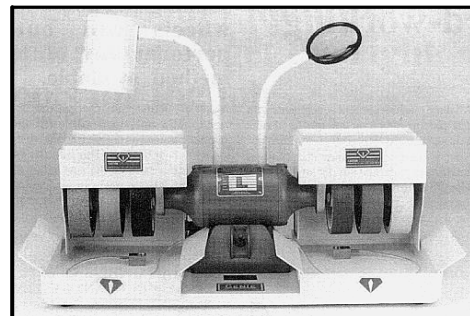

MLS Part #: 200600*

Price: \$1,650.00**

The **GENIE** from Diamond Pacific All diamond Grinding / Sanding Arbor

- 1 - 1/4 Hp., 1800 RPM, 115 VAC, Motorized Arbor complete with Spray-Mist coolant pump ,splash shields and trays
 - 1 - 6" X 1 1/2" 80 and 220 Mesh GALAXY metal bonded Diamond Wheels
 - 1 - 6" X 1 1/2" 280, 600, 1,200 and 3,000 Mesh NOVA resin bonded Diamond Wheels
 - 1 - 5 1/2" Untreated Canvas Polishing Disc
 - 1 - 14,000 Mesh tube of Diamond Polish Compound
 - 1 - 18" Flex Stem Lamp
 - 2 - Geysier under wheel water pumps
 - 1 - Safety Glasses, Water Aid, Handy Cab Rest, Instruction Manual
- (Note: The magnifier shown no longer comes with the machine shown, this is an option.)

MLS Part #: 200610*

Price: \$2,375.00**

The **TITAN** from Diamond Pacific All diamond Grinding / Sanding Arbor

- 1 - 3/4 Hp., 1,800 RPM, 115 VAC, Motorized Arbor complete with Spray-Mist coolant pump ,splash shields and tray
 - 1 - 7 5/8" X 1 1/2" 80 and 220 Mesh GALAXY metal bonded Diamond Wheels
 - 1 - 7 5/8" X 2" 280, 600, 1,200 and 3,000 Mesh NOVA resin bonded Diamond Wheels
 - 1 - 5 1/2" Untreated Canvas Polishing Disc
 - 1 - 14,000 Mesh tube of Diamond Polish Compound
 - 1 - 24" Flex Stem Lamp
 - 1 - Geysier under wheel water pump
 - 1 - Safety Glasses, Water Aid, Handy Cab Rest, Instruction Manual
- (Note: Only one lamp comes with the unit, the second lamp in shown in the picture is an option.)