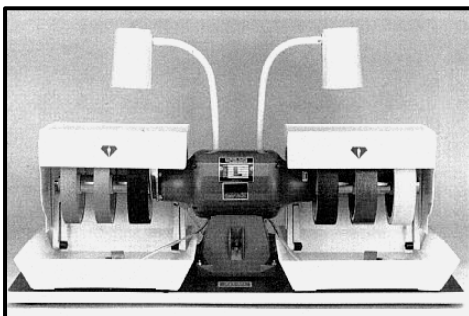

* - Item not normally stocked, special order item.
** - Special shipping charge for item.