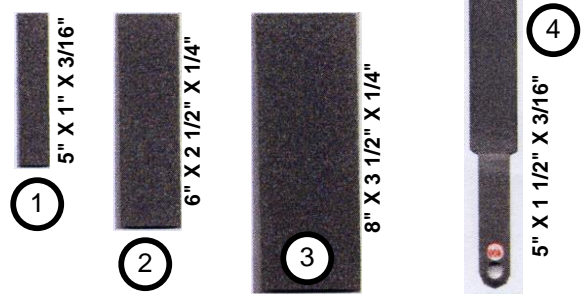

OPTIVISOR

OPTIVISOR with
OPTILOUPE

VISOR LIGHT

OPTIVISOR - COMPLETE & ACCESSORIES

MODEL	MAG. POWER	WORKING DISTANCE	MLS PART No.	Price
DA-2	1.5X	20 Inches	850010	\$57.40
DA-3	1.7X	14 Inches	850020	\$57.40
DA-4	2.0X	10 Inches	850030	\$57.40
DA-5	2.5X	8 Inches	850040	\$57.40
DA-7	2.7X	6 Inches	850060	\$62.20
DA-10	3.5X	4 Inches	850070	\$62.20
DA-0	HEAD PIECE, NO LENS		850005	\$29.45
LP-1	Adds 2.5 X	OPTILOUPE	852010	\$13.90
LT-06	VISOR LIGHT, 10" Cord		852020	\$31.10
LT-42	VISOR LIGHT, 42" Cord		852030	\$31.10
LT-2204	LIGHT BULB FOR VISOR LIGHT		852040	\$8.15

OPTIVISOR - LENS PLATES

MODEL	MAG. POWER	WORKING DISTANCE	MLS PART No.	Price
LP-2	1.5X	20 Inches	851010	\$37.85
LP-3	1.7X	14 Inches	851020	\$37.85
LP-4	2.0X	10 Inches	851030	\$37.85
LP-5	2.5X	8 Inches	851040	\$37.85
LP-7	2.7X	6 Inches	851050	\$43.10
LP-10	3.5X	4 Inches	851060	\$43.75

PLATED DIAMOND FILES

Remember
ROCKS ARE GOOD!!!!

PLATED DIAMOND FILES/BLOCKS

STYLE	DIA. MESH SIZE	FILE SIZE (Inches)	MLS PART No.	Price
1	200	5"X1"X3/16"	861010	\$12.00
1	400	5"X1"X3/16"	861020	\$12.00
1	600	5"X1"X3/16"	861030	\$10.00
1	1,200	5"X1"X3/16"	861040	\$10.00
2	200	6"X2.5"X1/4"	862010	\$20.00
2	400	6"X2.5"X1/4"	862020	\$20.00
2	600	6"X2.5"X1/4"	862030	\$18.00
2	1,200	6"X2.5"X1/4"	862040	\$18.00

PLATED DIAMOND FILES/BLOCKS

STYLE	DIA. MESH SIZE	FILE SIZE (Inches)	MLS PART No.	Price
3	200	8"X3.5"X1/4"	865010	\$34.00
3	400	8"X3.5"X1/4"	865020	\$34.00
3	600	8"X3.5"X1/4"	865030	\$30.00
3	1,200	8"X3.5"X1/4"	865040	\$30.00
4	200	5"X1.5"X3/16"	866010	\$16.00
4	400	5"X1.5"X3/16"	866020	\$16.00
4	600	5"X1.5"X3/16"	866030	\$14.00
4	1,200	5"X1.5"X3/16"	866040	\$14.00
4	400 / 1,200	5"X1.5"X3/16"	866060	\$26.00